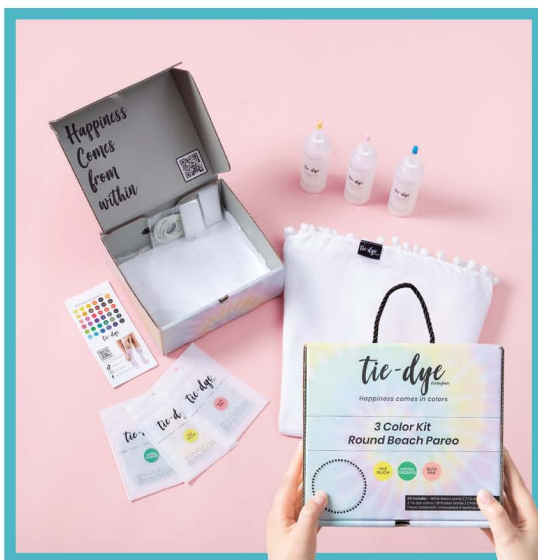

300-30067

7 297473 549980

Outer: 20 / Inner: 6